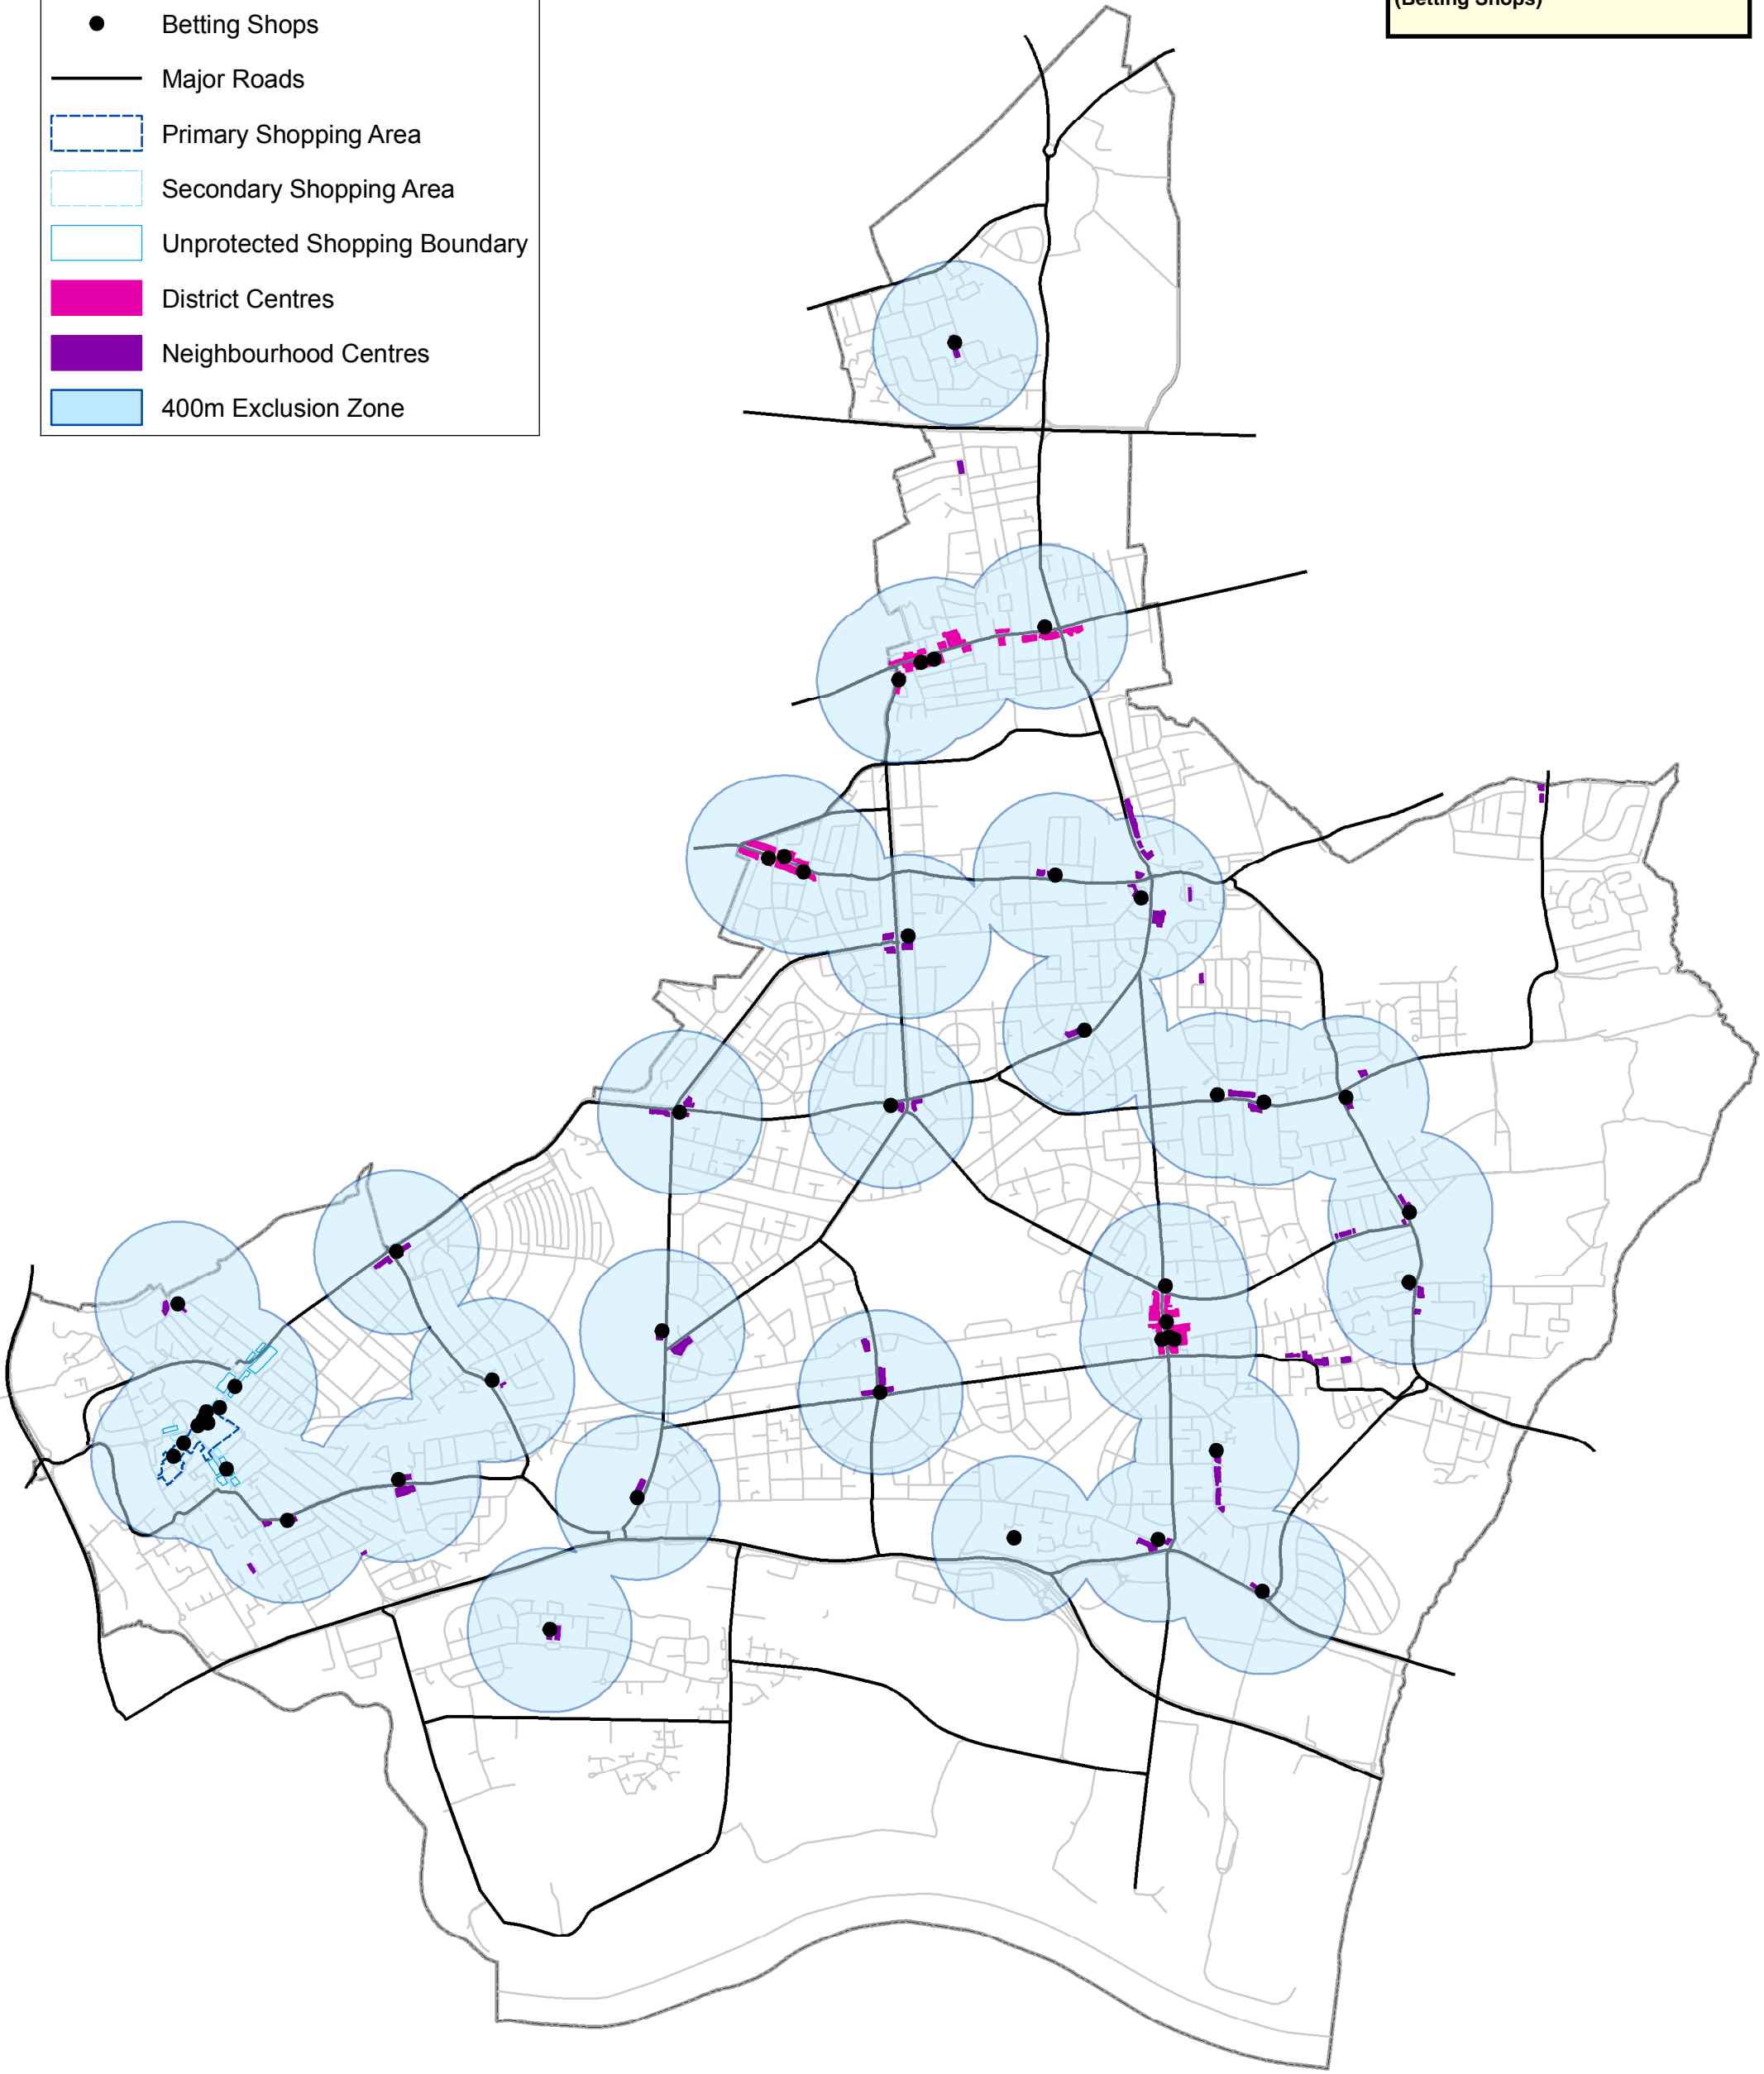

Key

- Betting Shops
- Major Roads
- ▭ Primary Shopping Area
- ▭ Secondary Shopping Area
- ▭ Unprotected Shopping Boundary
- District Centres
- Neighbourhood Centres
- 400m Exclusion Zone

Title: Betting Shops with 400m buffer zone.

This map is reproduced from Ordnance Survey material with the permission of Ordnance Survey on behalf of the Controller of Her Majesty's Stationery Office © Crown copyright. Unauthorised reproduction infringes Crown copyright and may lead to prosecution or civil proceedings. 100019280 (2012)